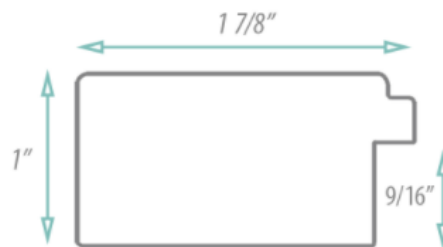

SPECIFICATION SHEET

FRAMED MIRROR

MODEL#: FM 79672-15X36

FRAMED MIRRORS COLLECTION

FEATURES:

- ONE 15X36" HIGH RESOLUTION SILVER PLATE GLASS MIRROR SIZE W/ DECORATIVE FRAME.
- "WALL HUGGER" HANGER FOR MOUNTING INCLUDED.
- STANDARD MOUNTING STYLE IS VERTICAL. FOR HORIZONTAL, PLEASE SPECIFY WHEN ORDERING.
- PACKED IN FOUR WALL (FOLDED DOUBLE WALL) CORRUGATION.
- STYLE: MODERN
- COLOR: BLACK
- FINISH: MATTE

MIRROR FINISHES:

- FLAT POLISHED EDGE
- BEVELED EDGE

OVERALL SIZE DIMENSION: 19" WIDE X 40" HIGH X 1" DEEP